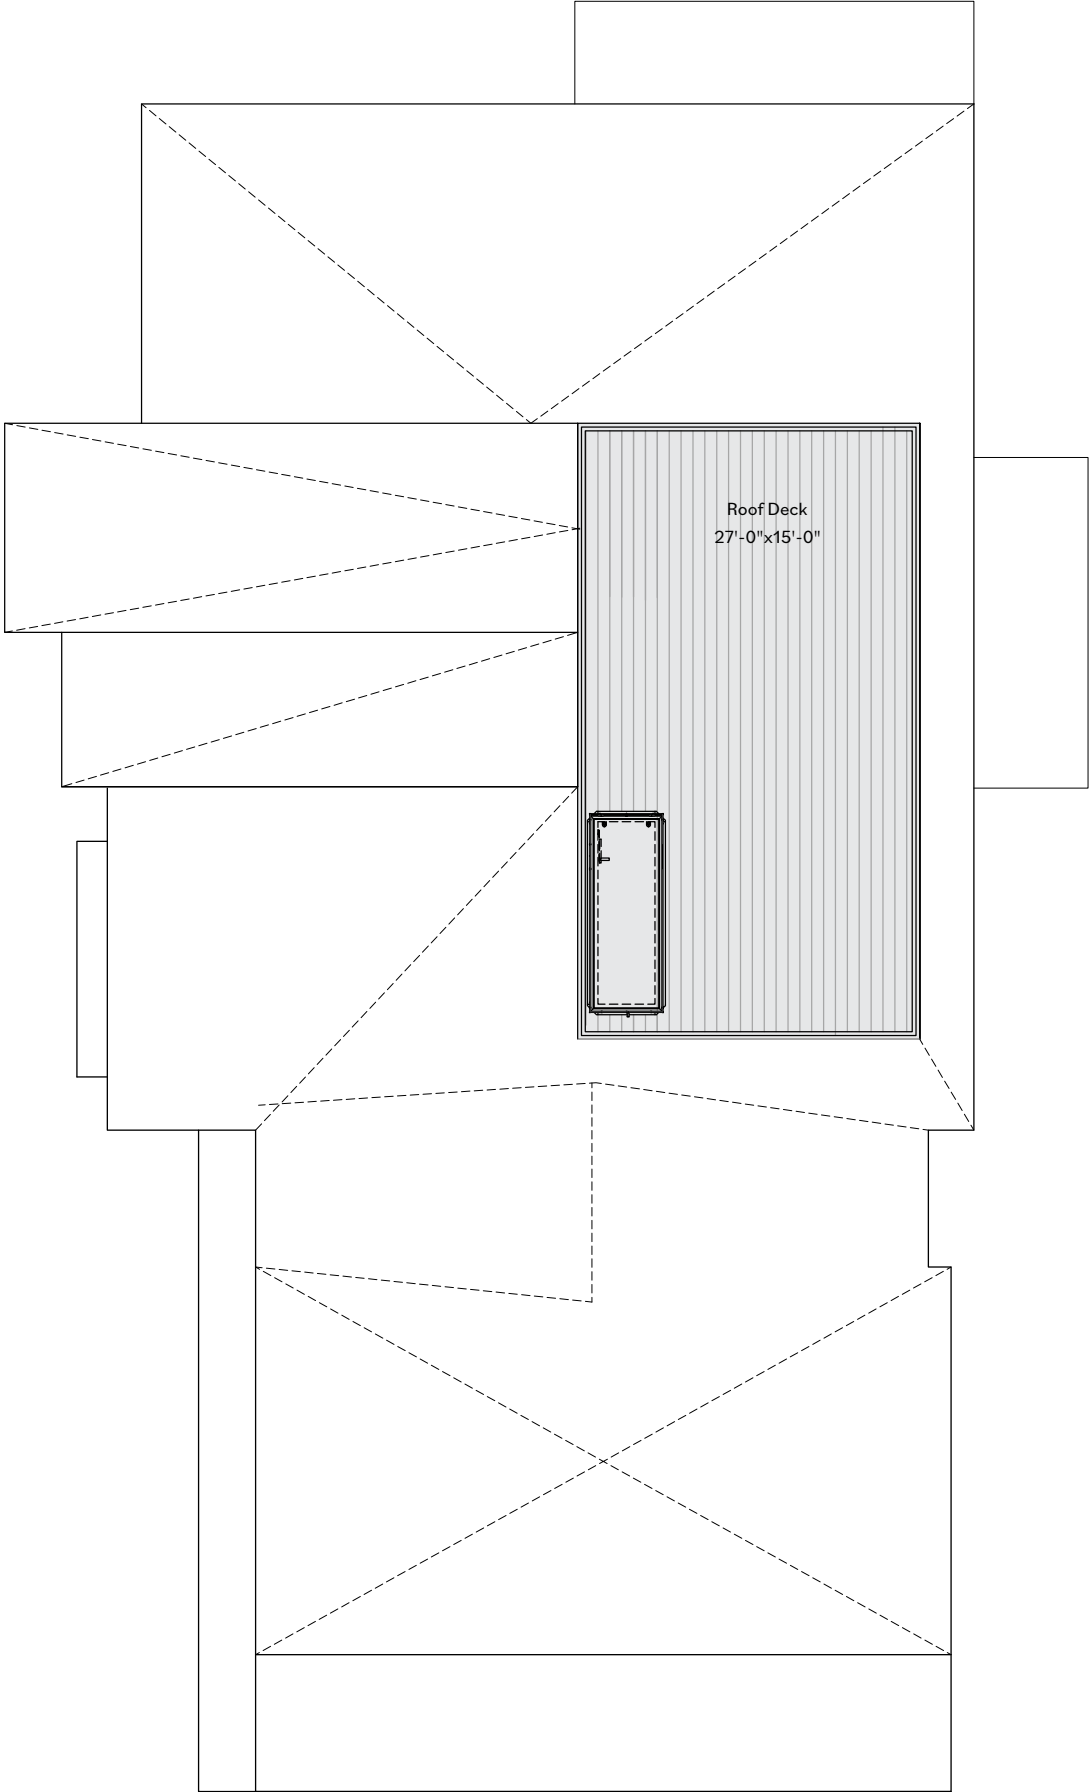

## Back Shore Place

### FOOR PLAN

**BACK SHORE PLACE**  
A WORLD ALL YOUR OWN

FIRST FLOOR 2004 SF

SECOND FLOOR 2389 SF

ROOF DECK

**For more information or to schedule a tour,  
call Lilly Gagliardi, 617.908.2670  
or email: [Lilly@intdevcorp.com](mailto:Lilly@intdevcorp.com)**