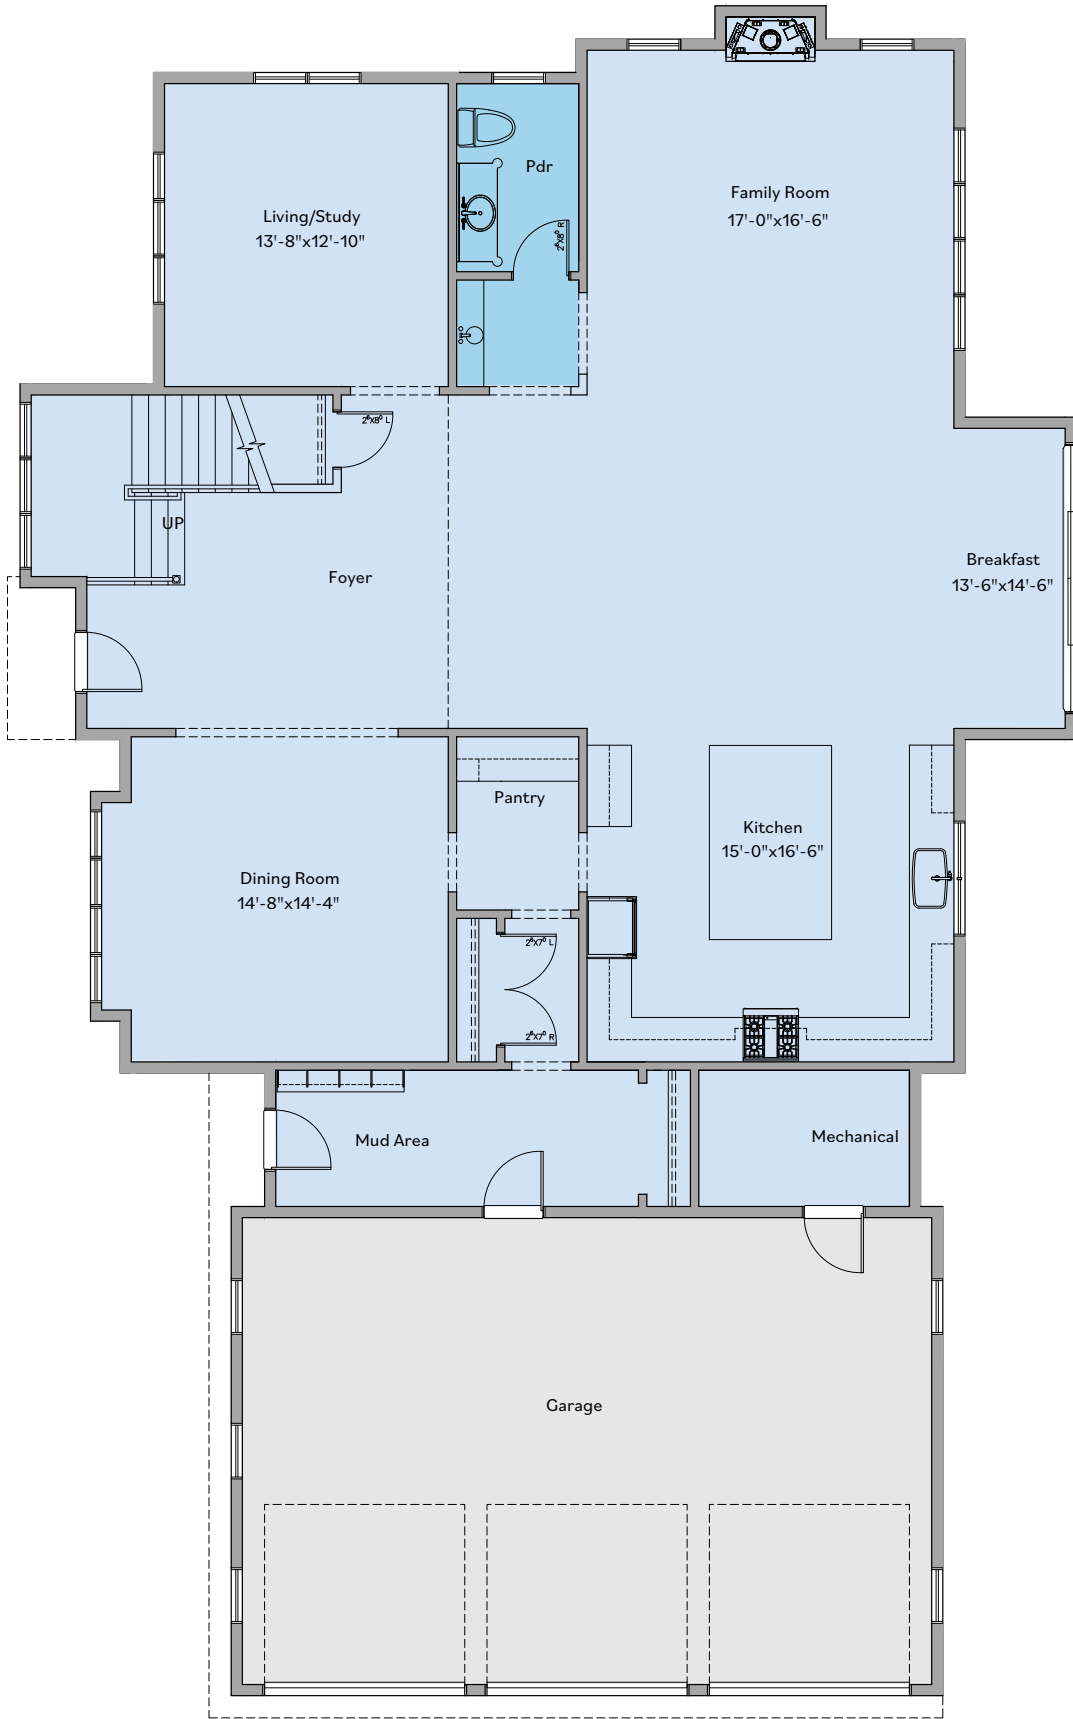

# 6

## Back Shore Place

### FOOR PLAN

**BACK SHORE PLACE**  
A WORLD ALL YOUR OWN

FIRST FLOOR 2004 SF

SECOND FLOOR 2389 SF

ROOF DECK

**For more information or to schedule a tour,  
call Lilly Gagliardi, 617.908.2670  
or email: [Lilly@intdevcorp.com](mailto:Lilly@intdevcorp.com)**