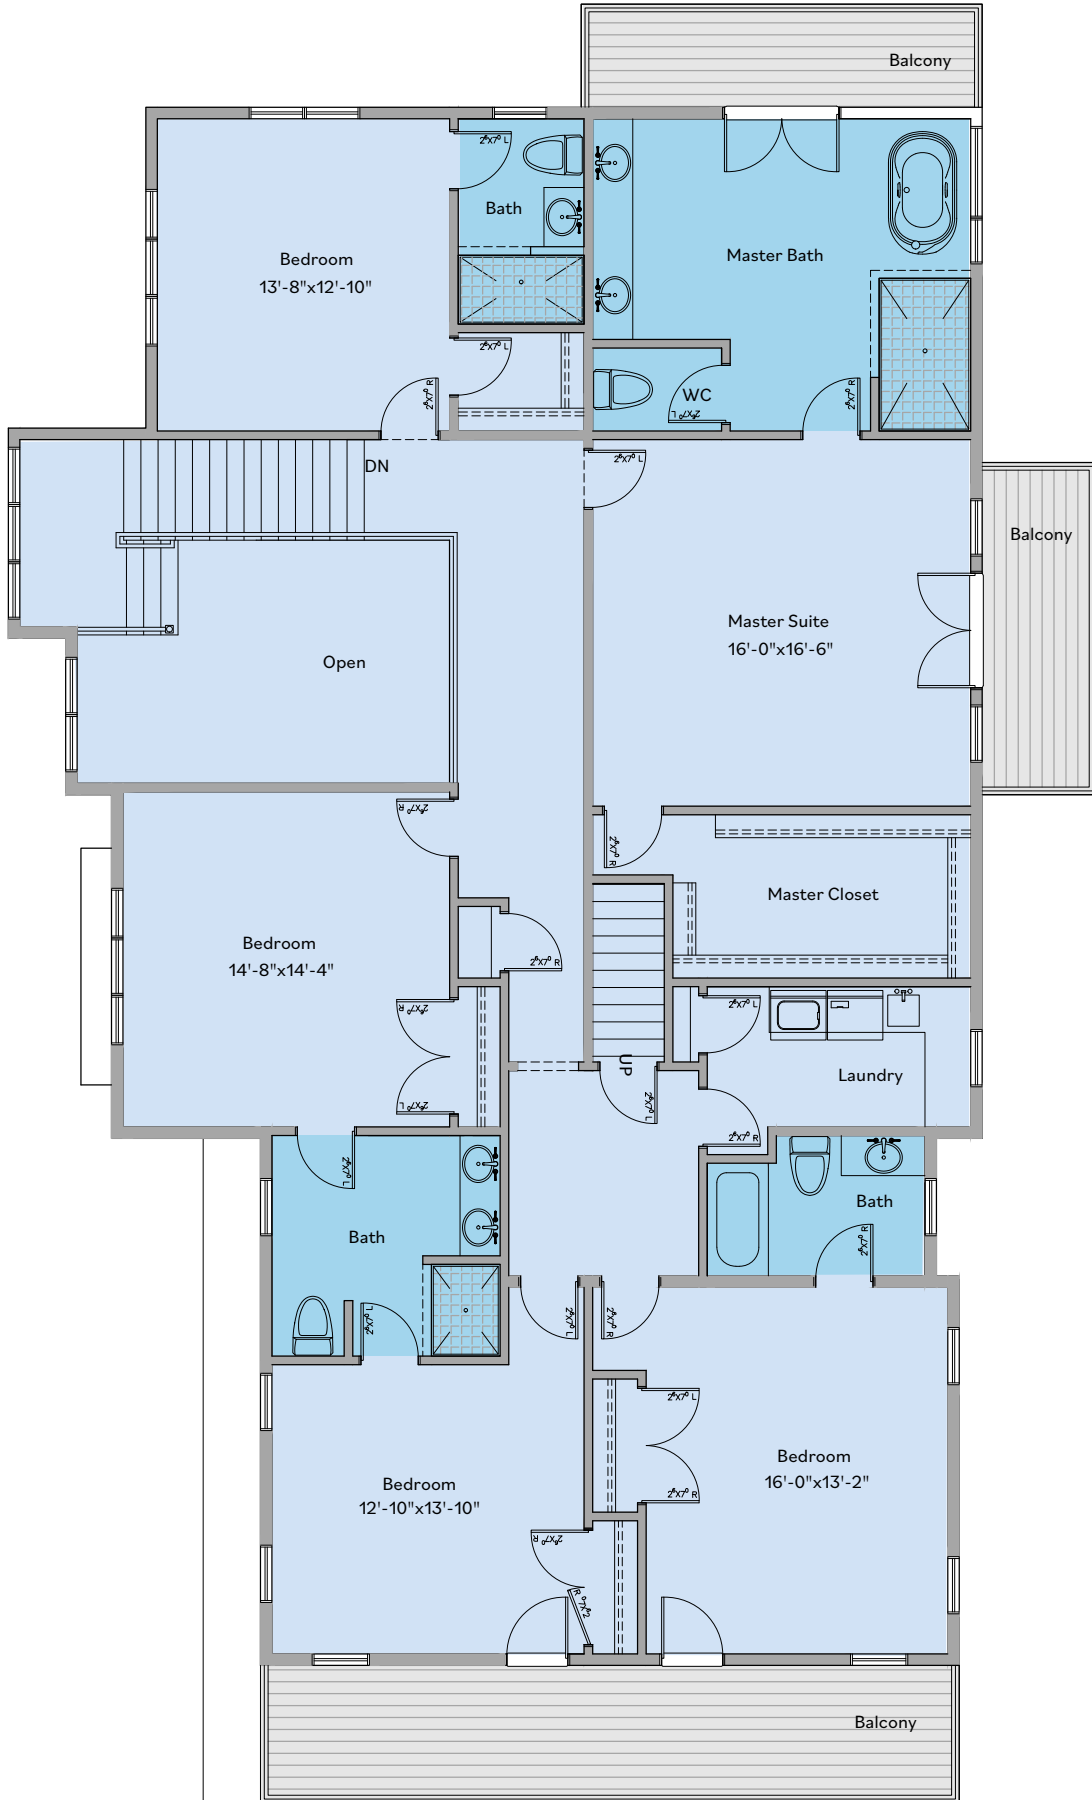

## Back Shore Place

### FOOR PLAN

**BACK SHORE PLACE**  
A WORLD ALL YOUR OWN

FIRST FLOOR 2004 SF

SECOND FLOOR 2389 SF

ROOF DECK

**For more information or to schedule a tour,  
call Lilly Gagliardi, 617.908.2670  
or email: [Lilly@intdevcorp.com](mailto:Lilly@intdevcorp.com)**