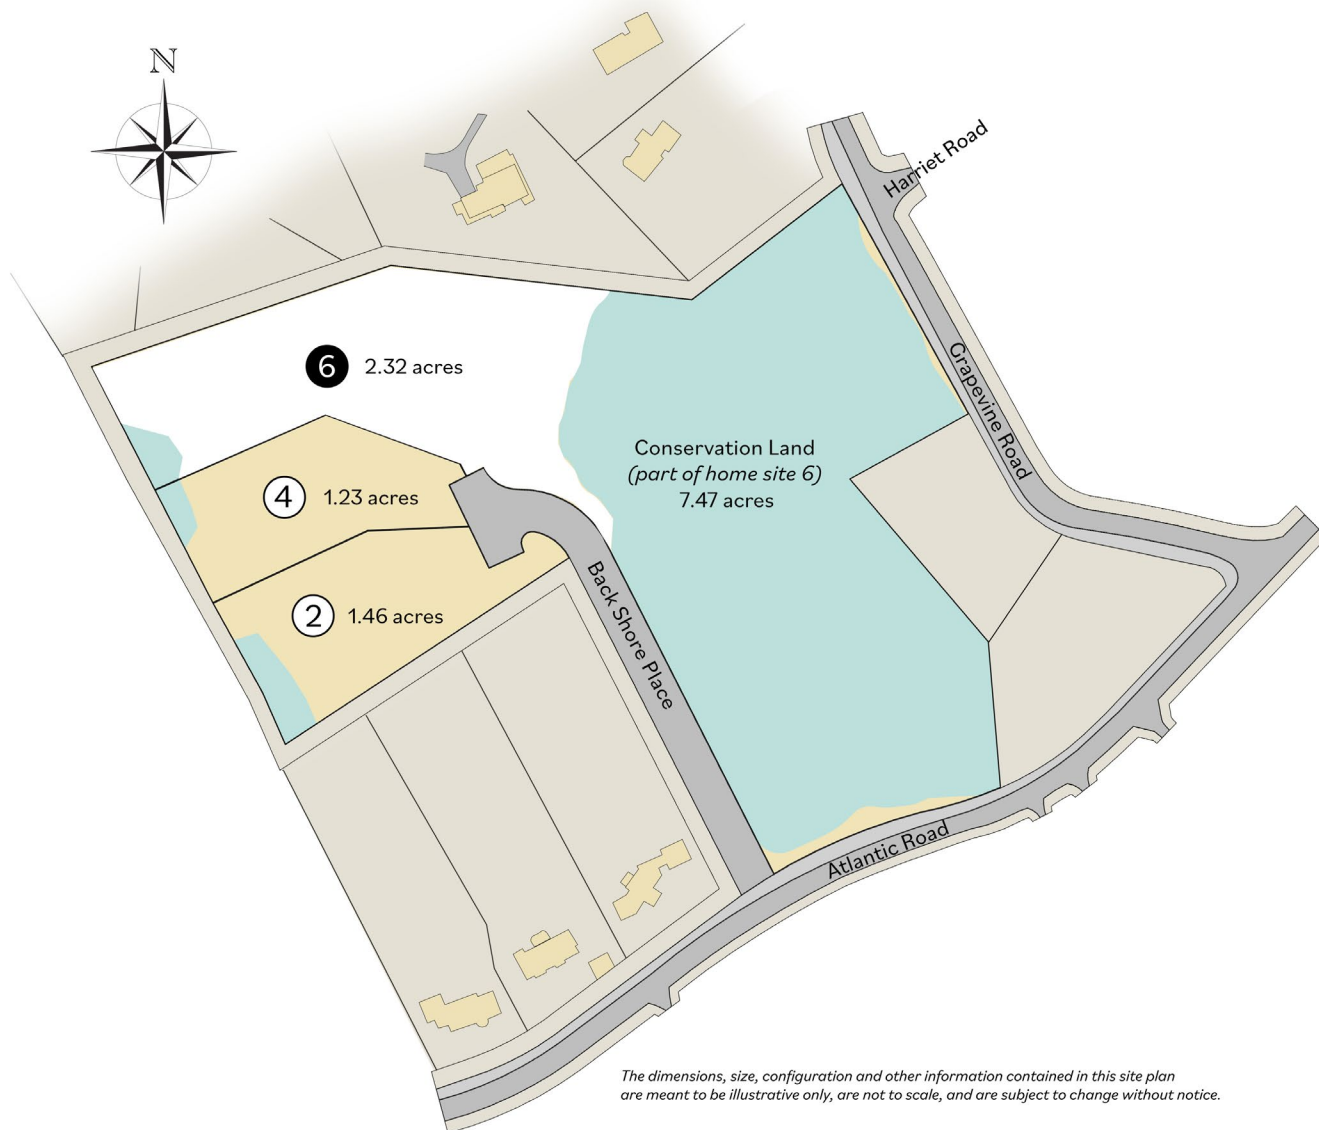

## Back Shore Place

### FOOR PLAN

**BACK SHORE PLACE**  
A WORLD ALL YOUR OWN

FIRST FLOOR 2004 SF

SECOND FLOOR 2389 SF

ROOF DECK

**For more information or to schedule a tour,  
call Lilly Gagliardi, 617.908.2670  
or email: [Lilly@intdevcorp.com](mailto:Lilly@intdevcorp.com)**